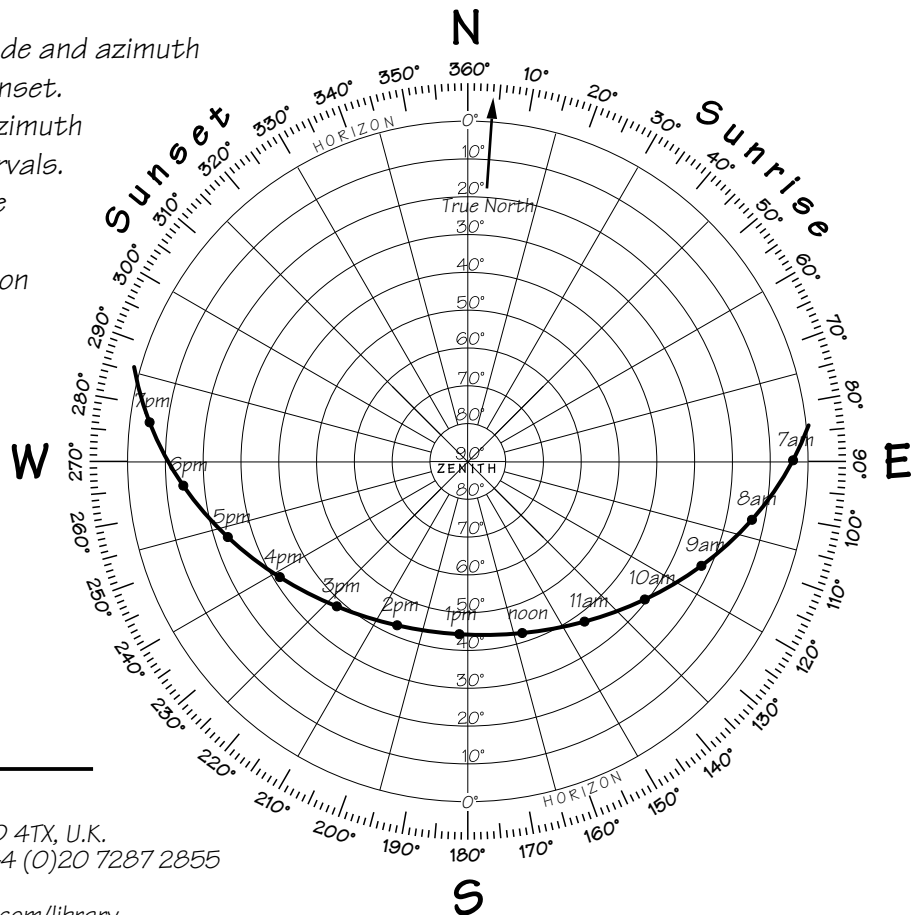

Magnetic Declination is **4° West**. Compass readings are **Magnetic North** - the calculations include the Declination (do not adjust your compass). Civil Twilight is defined as the time when the Sun is 6° below the horizon. Times followed by an asterisk are British Summer Time.

These figures assume a nautical horizon; if the horizon is obscured by mountains or buildings, use the location diagram below to estimate the azimuth (compass bearing) of rising/setting. If your application requires a high degree of accuracy, it is recommended that you use these figures merely as a guideline for your own observations.

— Moon phases: ● New Moon; ◐ First Quarter; ○ Full Moon; ◑ Last Quarter.

Solar Location Diagram

This diagram shows the altitude and azimuth of the Sun from sunrise to sunset. The radial lines indicate the azimuth (compass bearing) at 15° intervals. The concentric circles indicate the altitude of the Sun at 10° intervals, from 0° on the horizon to 90° on the zenith.

London, England

Latitude 51° 30' North

Longitude 0° -6' East

Wed 1st April 2009

Time zone: 0

British Summer Time applies

Sunrise: 06:35, 85°

Sunset: 19:33, 282°

Sun's highest altitude: 44°

Moon phase: ◐

© Location Works UK Ltd 2009

42 Old Compton Street, London W1D 4TX, U.K.

tel: +44 (0)20 7494 0888 fax: +44 (0)20 7287 2855

email: info@locationworks.com

Location library: www.locationworks.com/library