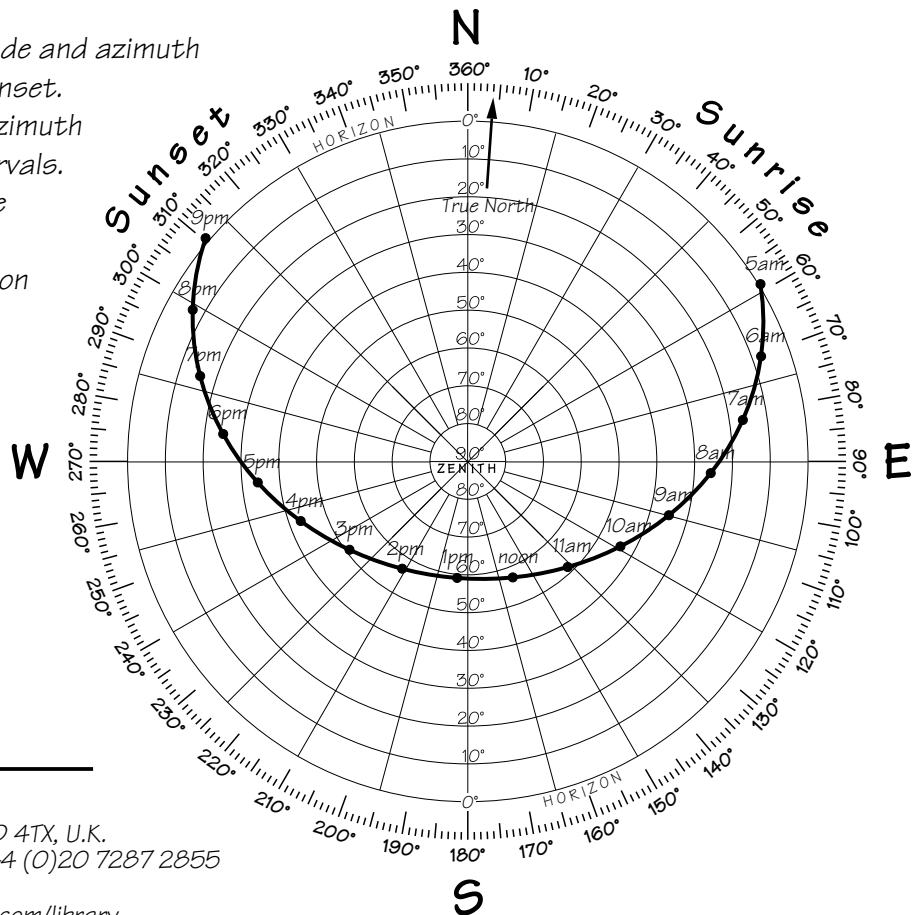

Magnetic Declination is **4° West**. Compass readings are **Magnetic North** - the calculations include the Declination (do not adjust your compass). Civil Twilight is defined as the time when the Sun is 6° below the horizon. Times followed by an asterisk are British Summer Time.

These figures assume a nautical horizon; if the horizon is obscured by mountains or buildings, use the location diagram below to estimate the azimuth (compass bearing) of rising/setting. If your application requires a high degree of accuracy, it is recommended that you use these figures merely as a guideline for your own observations.

— Moon phases: ● New Moon; ◐ First Quarter; ○ Full Moon; ◑ Last Quarter.

Solar Location Diagram

This diagram shows the altitude and azimuth of the Sun from sunrise to sunset. The radial lines indicate the azimuth (compass bearing) at 15° intervals. The concentric circles indicate the altitude of the Sun at 10° intervals, from 0° on the horizon to 90° on the zenith.

London, England

Latitude 51° 30' North

Longitude 0° -6' East

Wed 20th May 2009

Time zone: O

British Summer Time applies

Sunrise: 05:01, 59°

Sunset: 20:53, 308°

Sun's highest altitude: 59°

Moon phase: ☾

© Location Works UK Ltd 2009

42 Old Compton Street, London W1D 4TX, U.K.

tel: +44 (0)20 7494 0888 fax: +44 (0)20 7287 2855

email: info@locationworks.com

Location library: www.locationworks.com/library