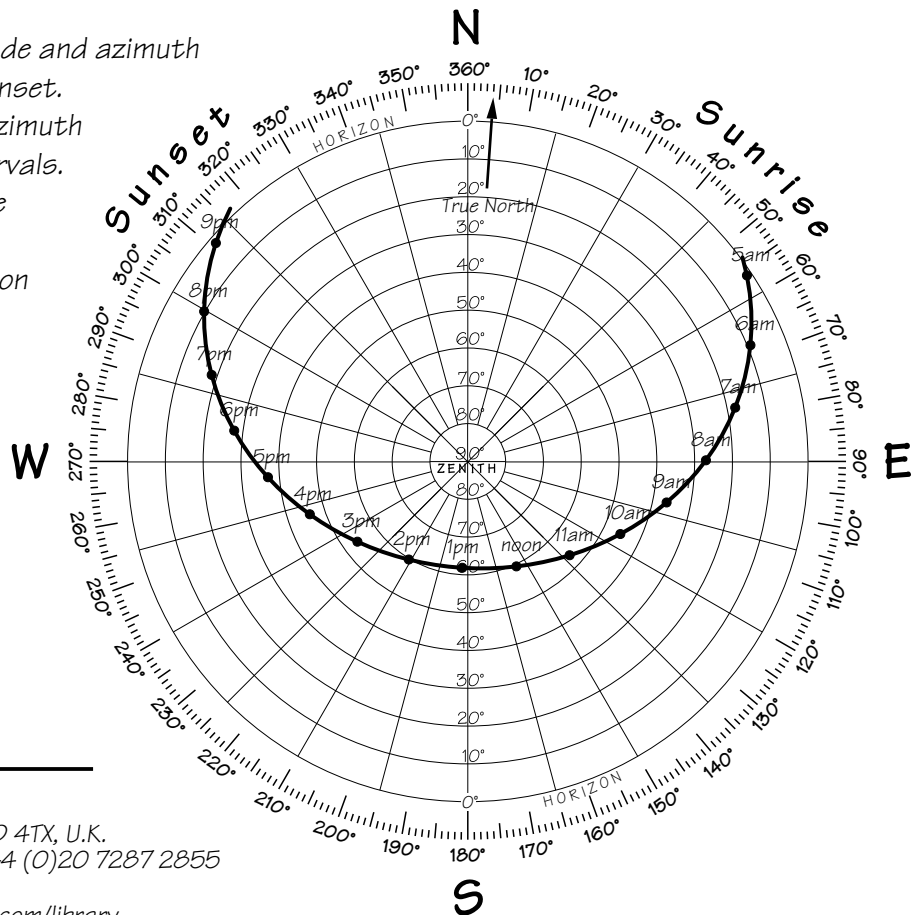

Magnetic Declination is **4° West**. Compass readings are **Magnetic North** - the calculations include the Declination (do not adjust your compass). Civil Twilight is defined as the time when the Sun is 6° below the horizon. Times followed by an asterisk are British Summer Time.

These figures assume a nautical horizon; if the horizon is obscured by mountains or buildings, use the location diagram below to estimate the azimuth (compass bearing) of rising/setting. If your application requires a high degree of accuracy, it is recommended that you use these figures merely as a guideline for your own observations.

— Moon phases: ● New Moon; ◐ First Quarter; ○ Full Moon; ◑ Last Quarter.

Solar Location Diagram

This diagram shows the altitude and azimuth of the Sun from sunrise to sunset. The radial lines indicate the azimuth (compass bearing) at 15° intervals. The concentric circles indicate the altitude of the Sun at 10° intervals, from 0° on the horizon to 90° on the zenith.

London, England

Latitude 51° 30' North

Longitude 0° -6' East

Wed 17th June 2009

Time zone: O

British Summer Time applies

Sunrise: 04:42, 53°

Sunset: 21:20, 315°

Sun's highest altitude: 61°

Moon phase: ☾

© Location Works UK Ltd 2009

42 Old Compton Street, London W1D 4TX, U.K.

tel: +44 (0)20 7494 0888 fax: +44 (0)20 7287 2855

email: info@locationworks.com

Location library: www.locationworks.com/library