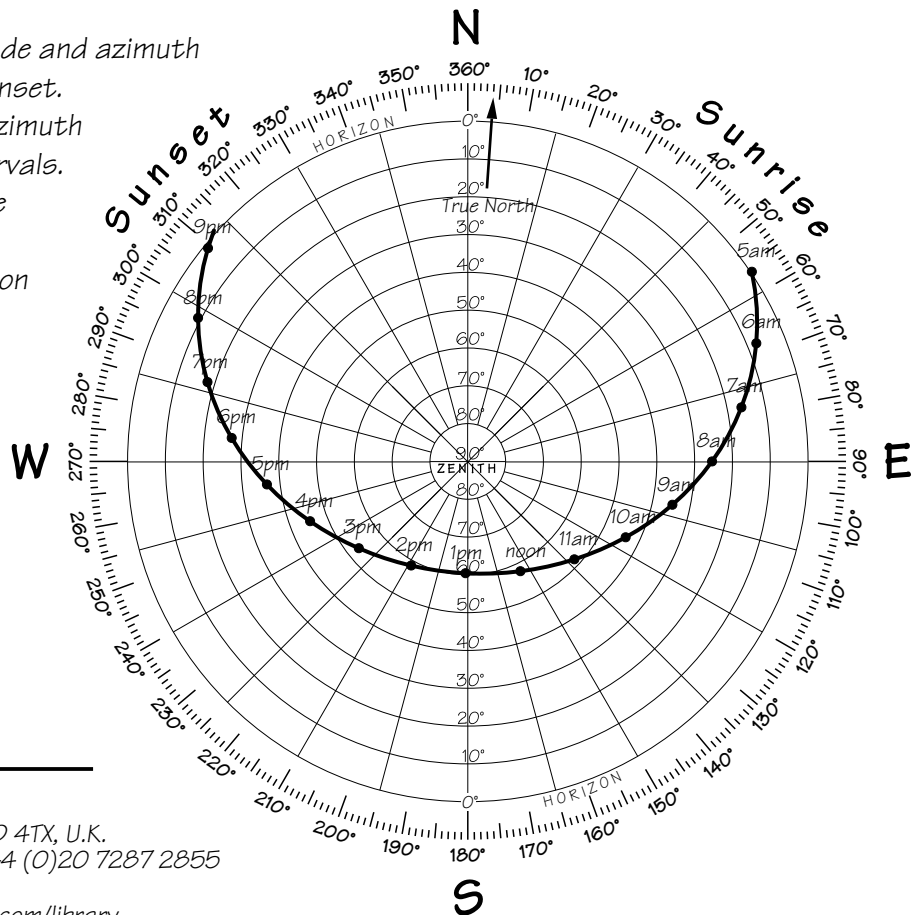

Magnetic Declination is **4° West**. Compass readings are **Magnetic North** - the calculations include the Declination (do not adjust your compass). Civil Twilight is defined as the time when the Sun is 6° below the horizon. Times followed by an asterisk are British Summer Time.

These figures assume a nautical horizon; if the horizon is obscured by mountains or buildings, use the location diagram below to estimate the azimuth (compass bearing) of rising/setting. If your application requires a high degree of accuracy, it is recommended that you use these figures merely as a guideline for your own observations.

— Moon phases: ● New Moon; ◐ First Quarter; ○ Full Moon; ◑ Last Quarter.

Solar Location Diagram

This diagram shows the altitude and azimuth of the Sun from sunrise to sunset. The radial lines indicate the azimuth (compass bearing) at 15° intervals. The concentric circles indicate the altitude of the Sun at 10° intervals, from 0° on the horizon to 90° on the zenith.

London, England

Latitude 51° 30' North

Longitude 0° -6' East

Wed 8th July 2009

Time zone: 0

British Summer Time applies

Sunrise: 04:53, 54°

Sunset: 21:17, 313°

Sun's highest altitude: 60°

Moon phase: ○

© Location Works UK Ltd 2009

42 Old Compton Street, London W1D 4TX, U.K.

tel: +44 (0)20 7494 0888 fax: +44 (0)20 7287 2855

email: info@locationworks.com

Location library: www.locationworks.com/library