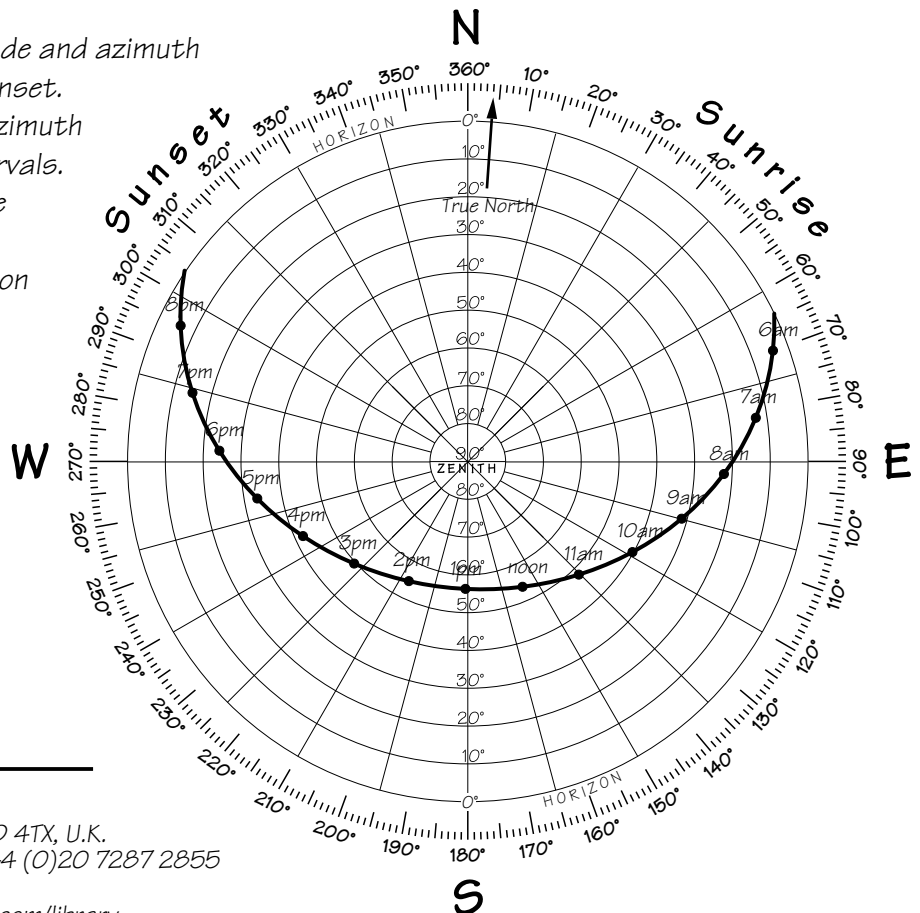

Magnetic Declination is **4° West**. Compass readings are **Magnetic North** - the calculations include the Declination (do not adjust your compass). Civil Twilight is defined as the time when the Sun is 6° below the horizon. Times followed by an asterisk are British Summer Time.

These figures assume a nautical horizon; if the horizon is obscured by mountains or buildings, use the location diagram below to estimate the azimuth (compass bearing) of rising/setting. If your application requires a high degree of accuracy, it is recommended that you use these figures merely as a guideline for your own observations.

— Moon phases: ● New Moon; ◐ First Quarter; ○ Full Moon; ◑ Last Quarter.

Solar Location Diagram

This diagram shows the altitude and azimuth of the Sun from sunrise to sunset. The radial lines indicate the azimuth (compass bearing) at 15° intervals. The concentric circles indicate the altitude of the Sun at 10° intervals, from 0° on the horizon to 90° on the zenith.

London, England

Latitude 51° 30' North

Longitude 0° -6' East

Wed 29th July 2009

Time zone: 0

British Summer Time applies

Sunrise: 05:19, 61°

Sunset: 20:53, 305°

Sun's highest altitude: 56°

Moon phase: ◐

© Location Works UK Ltd 2009

42 Old Compton Street, London W1D 4TX, U.K.

tel: +44 (0)20 7494 0888 fax: +44 (0)20 7287 2855

email: info@locationworks.com

Location library: www.locationworks.com/library