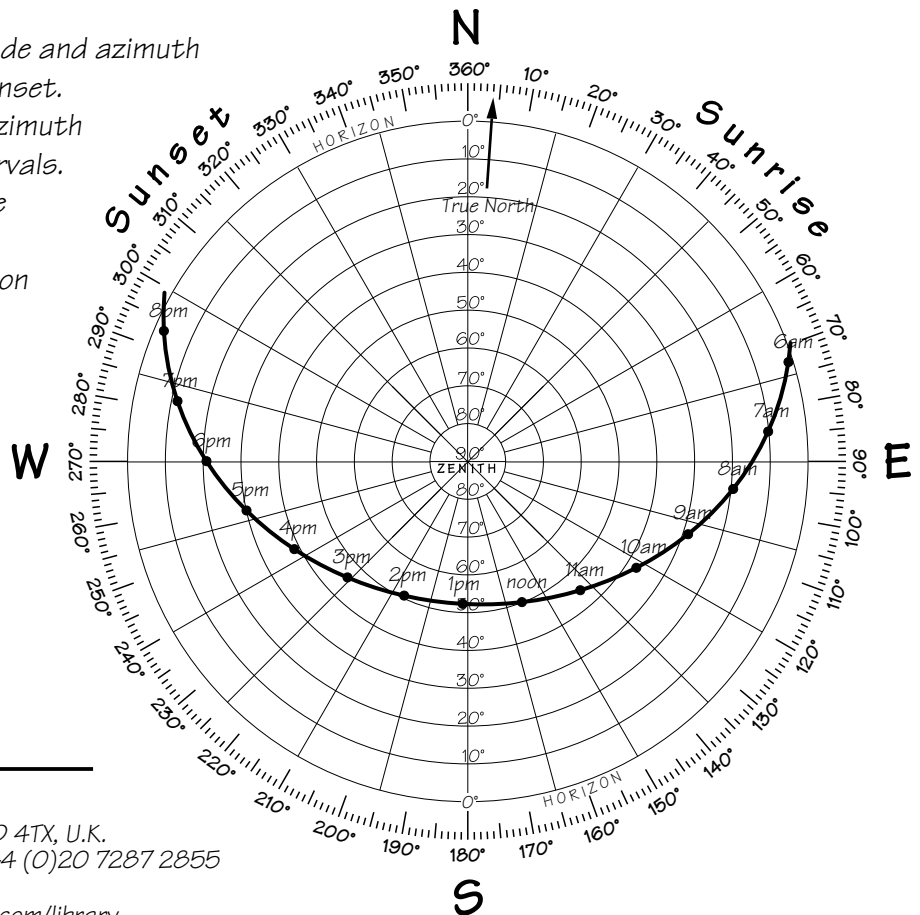

Magnetic Declination is **4° West**. Compass readings are **Magnetic North** - the calculations include the Declination (do not adjust your compass). Civil Twilight is defined as the time when the Sun is 6° below the horizon. Times followed by an asterisk are British Summer Time.

These figures assume a nautical horizon; if the horizon is obscured by mountains or buildings, use the location diagram below to estimate the azimuth (compass bearing) of rising/setting. If your application requires a high degree of accuracy, it is recommended that you use these figures merely as a guideline for your own observations.

— Moon phases: ● New Moon; ◐ First Quarter; ◑ Full Moon; ◒ Last Quarter.

Solar Location Diagram

This diagram shows the altitude and azimuth of the Sun from sunrise to sunset. The radial lines indicate the azimuth (compass bearing) at 15° intervals. The concentric circles indicate the altitude of the Sun at 10° intervals, from 0° on the horizon to 90° on the zenith.

London, England

Latitude 51° 30' North

Longitude 0° -6' East

Wed 12th Aug 2009

Time zone: 0

British Summer Time applies

Sunrise: 05:41, 68°

Sunset: 20:28, 299°

Sun's highest altitude: 52°

Moon phase: ◐

© Location Works UK Ltd 2009

42 Old Compton Street, London W1D 4TX, U.K.

tel: +44 (0)20 7494 0888 fax: +44 (0)20 7287 2855

email: info@locationworks.com

Location library: www.locationworks.com/library