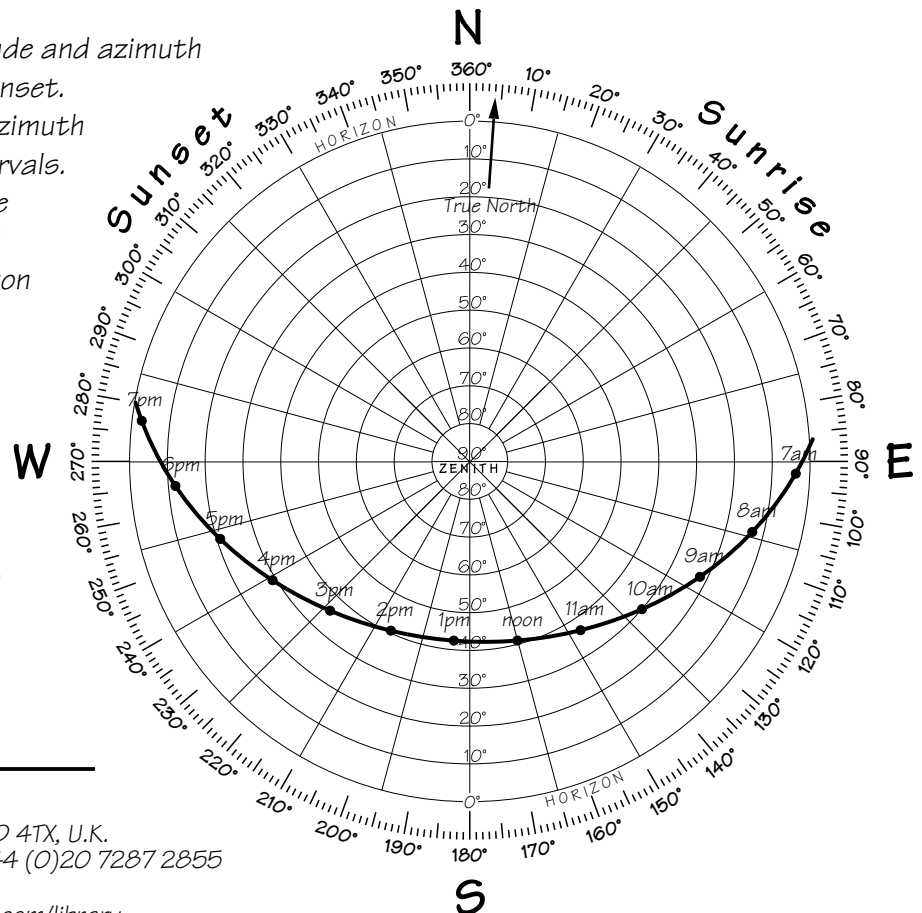

Magnetic Declination is **4° West**. Compass readings are **Magnetic North** - the calculations include the Declination (do not adjust your compass). Civil Twilight is defined as the time when the Sun is 6° below the horizon. Times followed by an asterisk are British Summer Time.

These figures assume a nautical horizon; if the horizon is obscured by mountains or buildings, use the location diagram below to estimate the azimuth (compass bearing) of rising/setting. If your application requires a high degree of accuracy, it is recommended that you use these figures merely as a guideline for your own observations.

— Moon phases: ● New Moon; ◐ First Quarter; ○ Full Moon; ◑ Last Quarter.

Solar Location Diagram

This diagram shows the altitude and azimuth of the Sun from sunrise to sunset. The radial lines indicate the azimuth (compass bearing) at 15° intervals. The concentric circles indicate the altitude of the Sun at 10° intervals, from 0° on the horizon to 90° on the zenith.

London, England

Latitude 51° 30' North

Longitude 0° -6' East

Wed 9th Sept 2009

Time zone: 0

British Summer Time applies

Sunrise: 06:25, 84°

Sunset: 19:28, 283°

Sun's highest altitude: 42°

Moon phase: ◐

© Location Works UK Ltd 2009

42 Old Compton Street, London W1D 4TX, U.K.

tel: +44 (0)20 7494 0888 fax: +44 (0)20 7287 2855

email: info@locationworks.com

Location library: www.locationworks.com/library