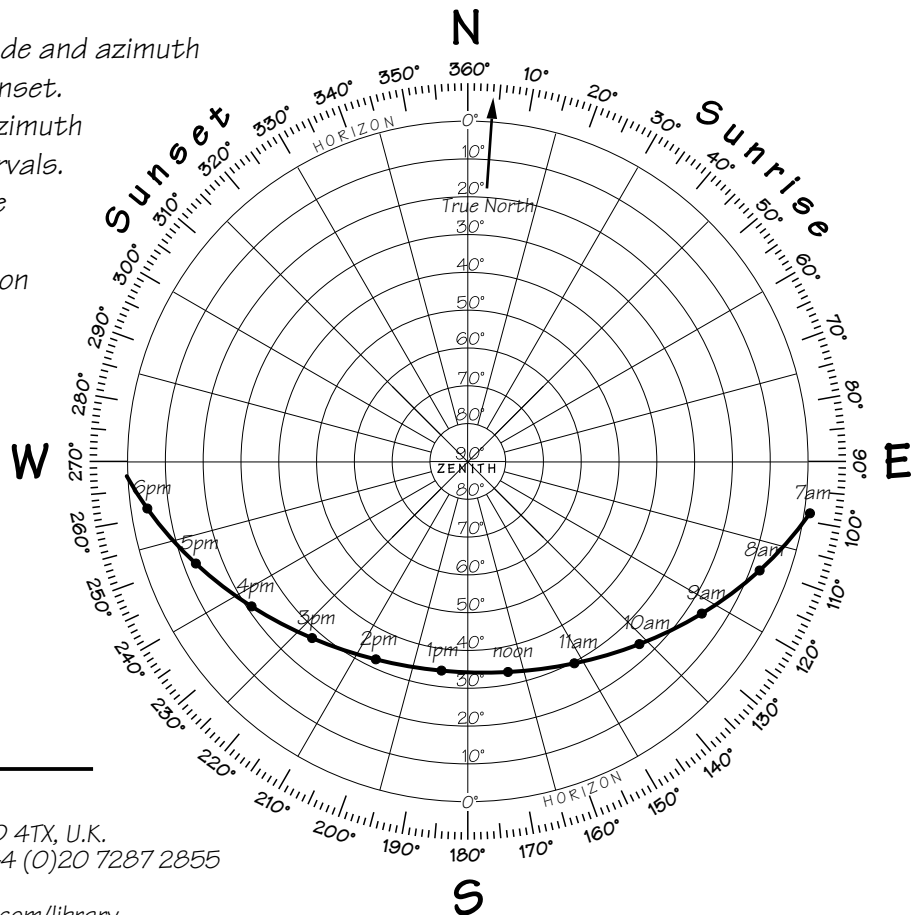

Magnetic Declination is **4° West**. Compass readings are **Magnetic North** - the calculations include the Declination (do not adjust your compass). Civil Twilight is defined as the time when the Sun is 6° below the horizon. Times followed by an asterisk are British Summer Time.

These figures assume a nautical horizon; if the horizon is obscured by mountains or buildings, use the location diagram below to estimate the azimuth (compass bearing) of rising/setting. If your application requires a high degree of accuracy, it is recommended that you use these figures merely as a guideline for your own observations.

— Moon phases: ● New Moon; ◐ First Quarter; ◑ Full Moon; ◒ Last Quarter.

Solar Location Diagram

This diagram shows the altitude and azimuth of the Sun from sunrise to sunset. The radial lines indicate the azimuth (compass bearing) at 15° intervals. The concentric circles indicate the altitude of the Sun at 10° intervals, from 0° on the horizon to 90° on the zenith.

London, England

Latitude 51° 30' North

Longitude 0° -6' East

Wed 30th Sept 2009

Time zone: 0

British Summer Time applies

Sunrise: 06:59, 97°

Sunset: 18:40, 270°

Sun's highest altitude: 34°

Moon phase: ◑

© Location Works UK Ltd 2009

42 Old Compton Street, London W1D 4TX, U.K.

tel: +44 (0)20 7494 0888 fax: +44 (0)20 7287 2855

email: info@locationworks.com

Location library: www.locationworks.com/library