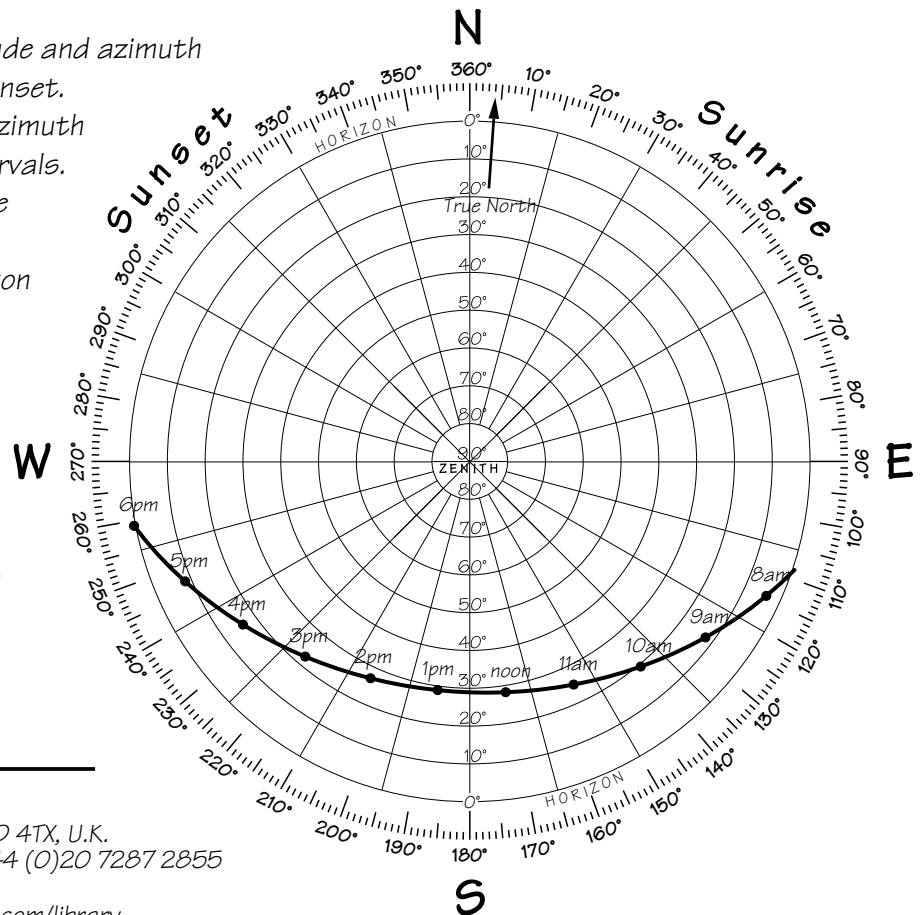

Magnetic Declination is **4° West**. Compass readings are **Magnetic North** - the calculations include the Declination (do not adjust your compass). Civil Twilight is defined as the time when the Sun is 6° below the horizon. Times followed by an asterisk are British Summer Time.

These figures assume a nautical horizon; if the horizon is obscured by mountains or buildings, use the location diagram below to estimate the azimuth (compass bearing) of rising/setting. If your application requires a high degree of accuracy, it is recommended that you use these figures merely as a guideline for your own observations.

— Moon phases: ● New Moon; ◐ First Quarter; ○ Full Moon; ◑ Last Quarter.

Solar Location Diagram

This diagram shows the altitude and azimuth of the Sun from sunrise to sunset. The radial lines indicate the azimuth (compass bearing) at 15° intervals. The concentric circles indicate the altitude of the Sun at 10° intervals, from 0° on the horizon to 90° on the zenith.

London, England

Latitude 51° 30' North

Longitude 0° -6' East

Wed 14th Oct 2009

Time zone: 0

British Summer Time applies

Sunrise: 07:22, 106°

Sunset: 18:09, 261°

Sun's highest altitude: 29°

Moon phase: ☾

© Location Works UK Ltd 2009

42 Old Compton Street, London W1D 4TX, U.K.

tel: +44 (0)20 7494 0888 fax: +44 (0)20 7287 2855

email: info@locationworks.com

Location library: www.locationworks.com/library