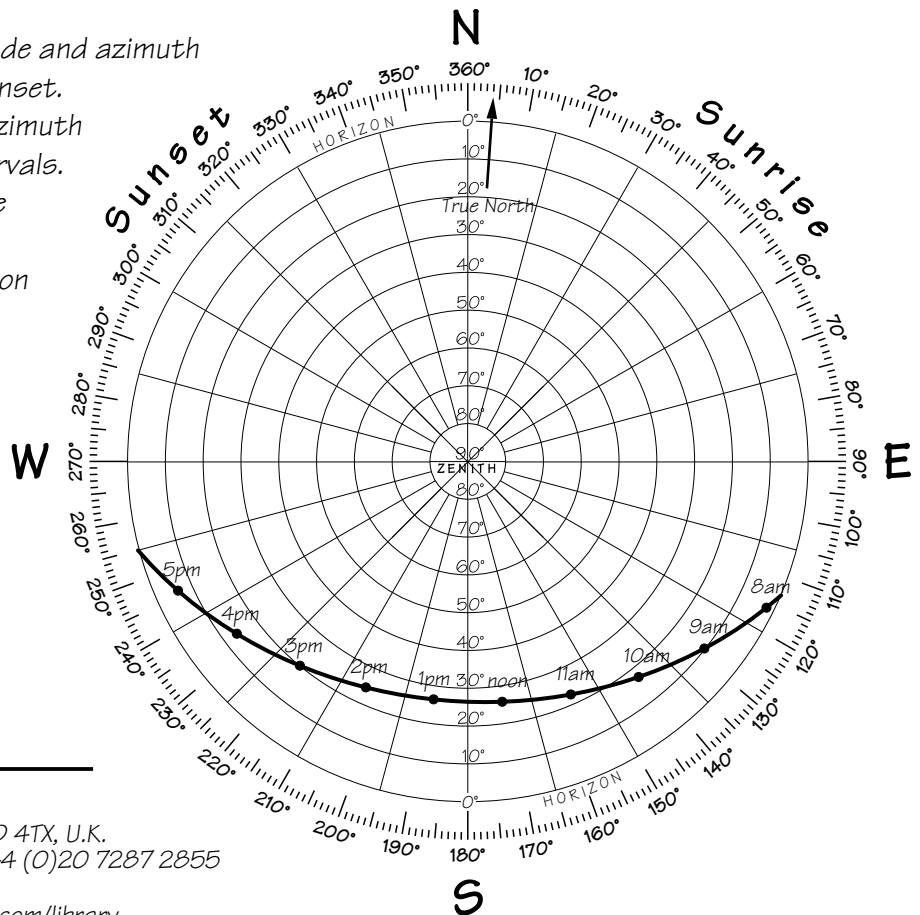

Magnetic Declination is **4° West**. Compass readings are **Magnetic North** - the calculations include the Declination (do not adjust your compass). Civil Twilight is defined as the time when the Sun is 6° below the horizon. Times followed by an asterisk are British Summer Time.

These figures assume a nautical horizon; if the horizon is obscured by mountains or buildings, use the location diagram below to estimate the azimuth (compass bearing) of rising/setting. If your application requires a high degree of accuracy, it is recommended that you use these figures merely as a guideline for your own observations.

— Moon phases: ● New Moon; ◐ First Quarter; ○ Full Moon; ◑ Last Quarter.

Solar Location Diagram

This diagram shows the altitude and azimuth of the Sun from sunrise to sunset. The radial lines indicate the azimuth (compass bearing) at 15° intervals. The concentric circles indicate the altitude of the Sun at 10° intervals, from 0° on the horizon to 90° on the zenith.

London, England

Latitude 51° 30' North

Longitude 0° -6' East

Wed 21st Oct 2009

Time zone: 0

British Summer Time applies

Sunrise: 07:34, 110°

Sunset: 17:54, 257°

Sun's highest altitude: 26°

Moon phase: ☉

© Location Works UK Ltd 2009

42 Old Compton Street, London W1D 4TX, U.K.

tel: +44 (0)20 7494 0888 fax: +44 (0)20 7287 2855

email: info@locationworks.com

Location library: www.locationworks.com/library