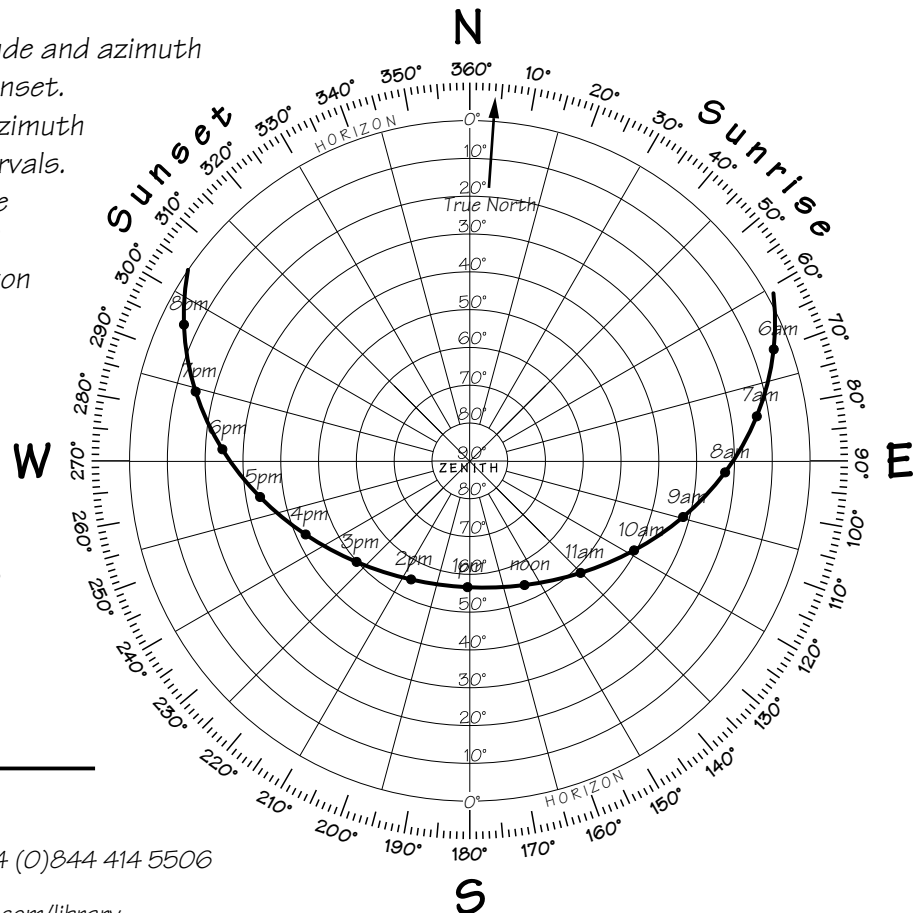

These figures assume a nautical horizon; if the horizon is obscured by mountains or buildings, use the location diagram below to estimate the azimuth (compass bearing) of rising/setting. If your application requires a high degree of accuracy, it is recommended that you use these figures merely as a guideline for your own observations.

### Solar Location Diagram

This diagram shows the altitude and azimuth of the Sun from sunrise to sunset.

The radial lines indicate the azimuth (compass bearing) at 15° intervals.

The concentric circles indicate the altitude of the Sun at 10° intervals, from 0° on the horizon to 90° on the zenith.

**London, England**

**Latitude 51° 30' North**

**Longitude 0° -6' East**

**Wed 28th July 2010**

**Time zone: 0**

**British Summer Time applies**

**Sunrise: 05:17, 61°**

**Sunset: 20:54, 306°**

**Sun's highest altitude: 56°**

**Moon phase: ☉**

© Location Works Ltd 2010

tel: +44 (0)844 414 5505 fax: +44 (0)844 414 5506

email: info@locationworks.com

Location library: www.locationworks.com/library