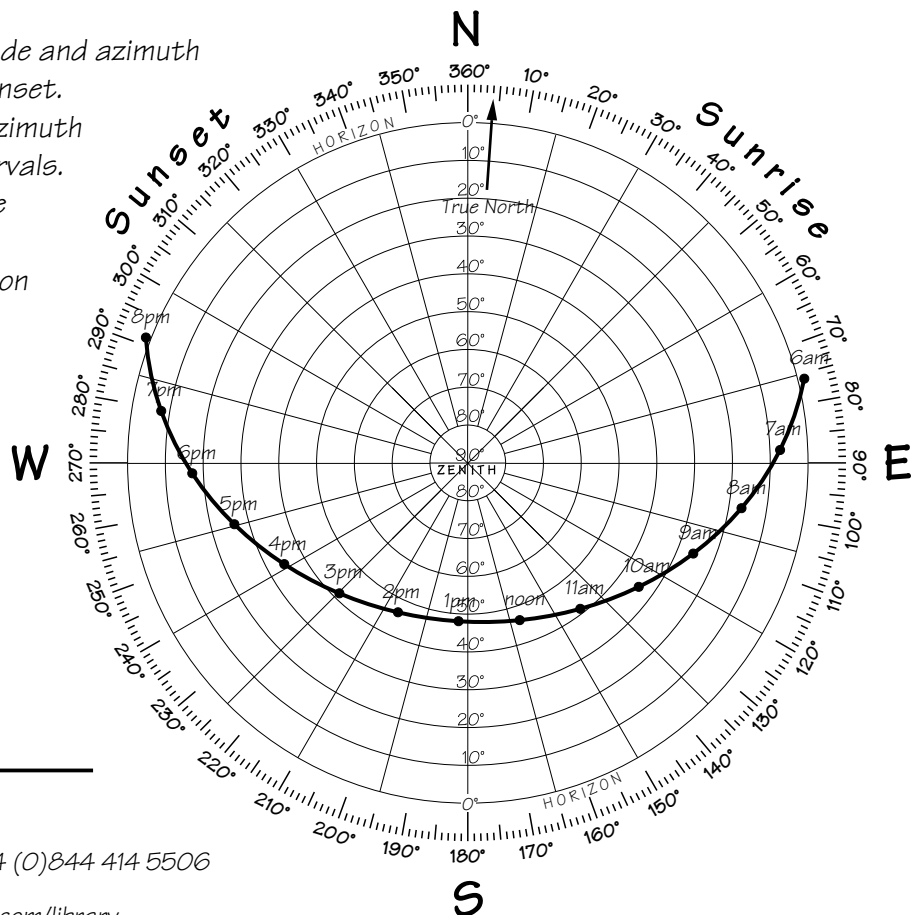

These figures assume a nautical horizon; if the horizon is obscured by mountains or buildings, use the location diagram below to estimate the azimuth (compass bearing) of rising/setting. If your application requires a high degree of accuracy, it is recommended that you use these figures merely as a guideline for your own observations.

### Solar Location Diagram

This diagram shows the altitude and azimuth of the Sun from sunrise to sunset.

The radial lines indicate the azimuth (compass bearing) at 15° intervals.

The concentric circles indicate the altitude of the Sun at 10° intervals, from 0° on the horizon to 90° on the zenith.

London, England

Latitude 51° 30' North

Longitude 0° -6' East

Wed 25th Aug 2010

Time zone: 0

British Summer Time applies

Sunrise: 06:01, 75°

Sunset: 20:02, 292°

Sun's highest altitude: 48°

Moon phase: ○

© Location Works Ltd 2010

tel: +44 (0)844 414 5505 fax: +44 (0)844 414 5506

email: info@locationworks.com

Location library: www.locationworks.com/library